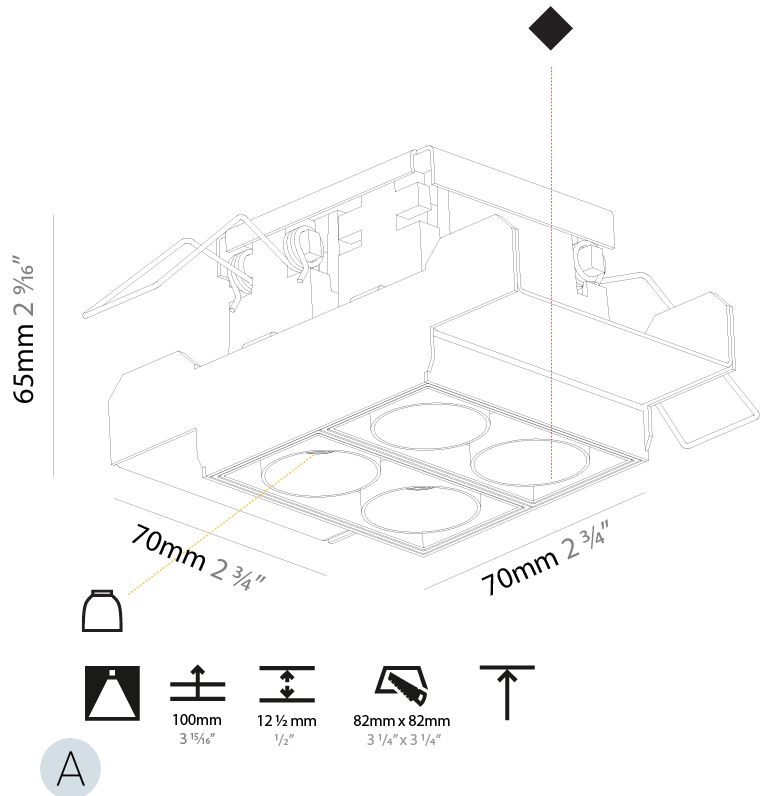

PHYSICAL

Shape: Rectangle
Length (mm): 70
Length (in): 2 ³/₄
Width (mm): 70
Width (in): 2 ³/₄
Height (mm): 65
Height (in): 2 ⁹/₁₆
Ceiling Thickness (mm): 12.5
Ceiling Thickness (in): 1/2
Min. Recessing Depth (mm): 100
Min. Recessing Depth (in): 3 ¹⁵/₁₆
Light Distribution: Downlight
Weight (kg): 0.437
Weight (lbs): 0.96
Fixture Finish: SSR / BKV / CWI / CRY / HAB / UFT / ITA / RUA / FTG / MYG / LOD / PUS / FRO / FUP / KIA / POP / BLS / SPG / MEY / GOH / GUM / CHC / COM / ABZ / JAG / OBR / MOS / ROR
Fixture Material: Aluminum Die Cast
Cut-out Measurements: 82mm / 3 1/4" x 42mm / 1 5/8"
Upon Request: Unique Ceiling Thickness

ELECTRICAL

Lamp Type: LED (Zhaga Standard)
Input Wattage (W): 18
Total Output Wattage (W): 16.4
Dimming: Tri-Mode (Non-Dimming and Phase Dimming (120Vac only) and 0-10V Dimming)
Driver Included: No
Driver Location: Recessed Housing
Driver Type: Constant Current - Universal
Driver Class: Class 2
Housing: See components
Input Voltage (V): 120 - 277
Constant Current (MA): 1050

LED

Number of LEDs: 4
Color Temperature (°K): 2700 / 3000 / 3500 / 4000
Max. Delivered Lumen (lm): Max. 887
CRI: >90 CRI
Lamp Life (hrs): 50000
Upon Request: Special Color Temperature

OPTICAL

Reflector°: 8 / 18 / 34
Upon Request: Special Beam Angles

RATINGS AND CERTIFICATIONS

Certified By: CSA Certified to UL and CSA Standards

IP rating: IP20
Zaneen Corporation © 2024, T 1800-388-3382, F 416-247-9319, www.zaneen.com